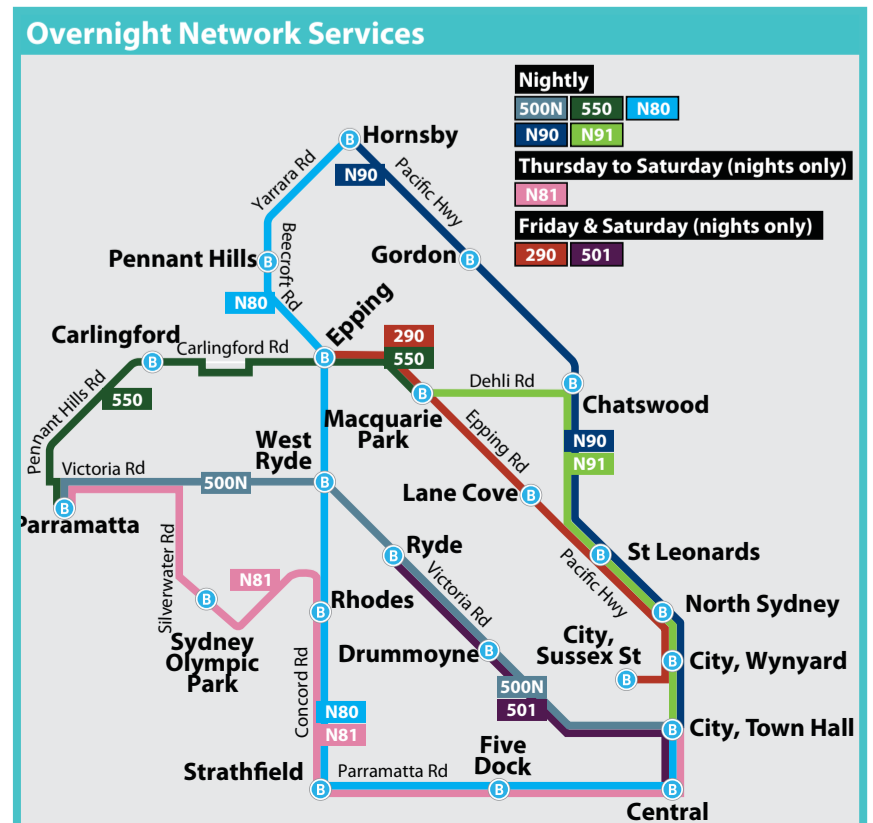

**Legend**

- Multiple Routes (dashed line)
- Common Route (solid line)
- Occasional Diversion (dotted line)
- Route Number (number in box)
- Terminus (circle with dot)
- Metro Station (circle with 'M')
- Train Station (circle with 'T')
- Ferry Wharf (circle with 'F')
- Shopping Centres (shopping bag icon)
- Hospitals (cross icon)