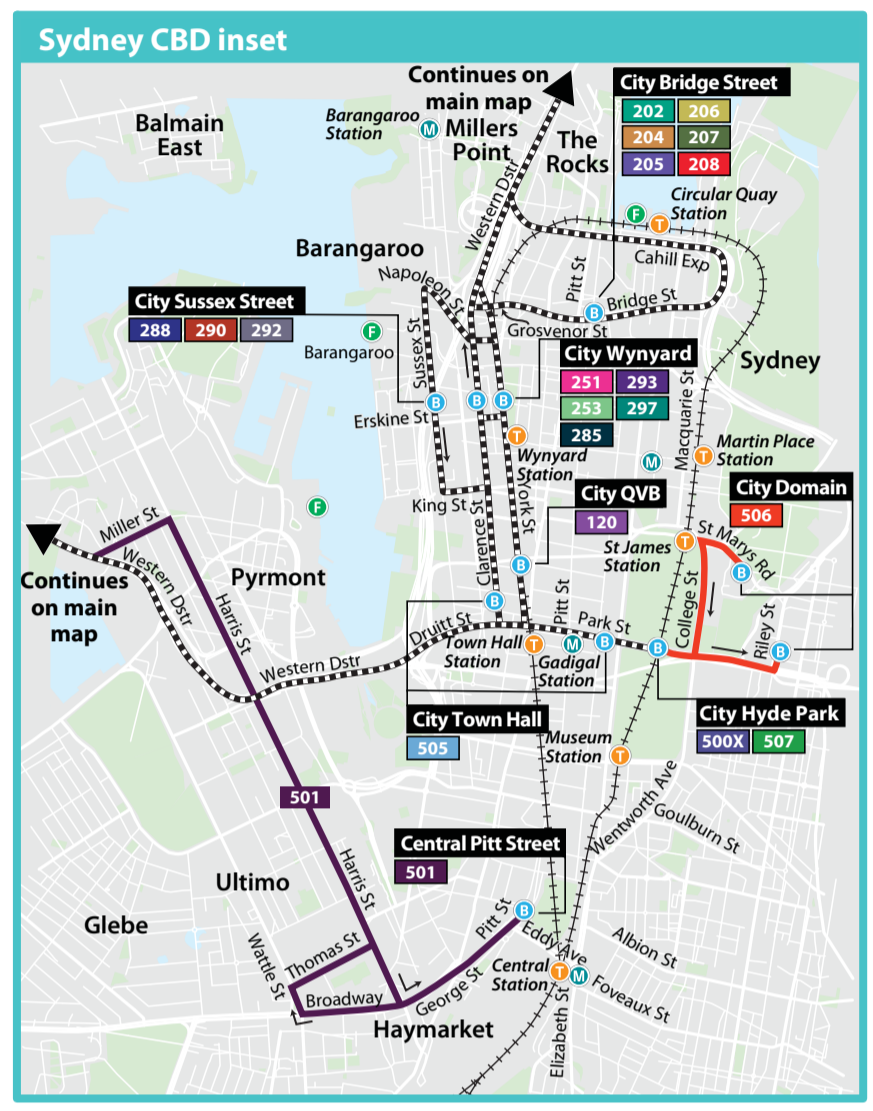

**Legend**

- Multiple Routes (dashed line)
- Common Route (solid line)
- Occasional Diversion (dotted line)
- Route Number (number in box)
- Terminus (circle with dot)
- Metro Station (circle with 'M')
- Train Station (circle with 'T')
- Ferry Wharf (circle with 'F')
- Shopping Centres (shopping bag icon)
- Hospitals (cross icon)