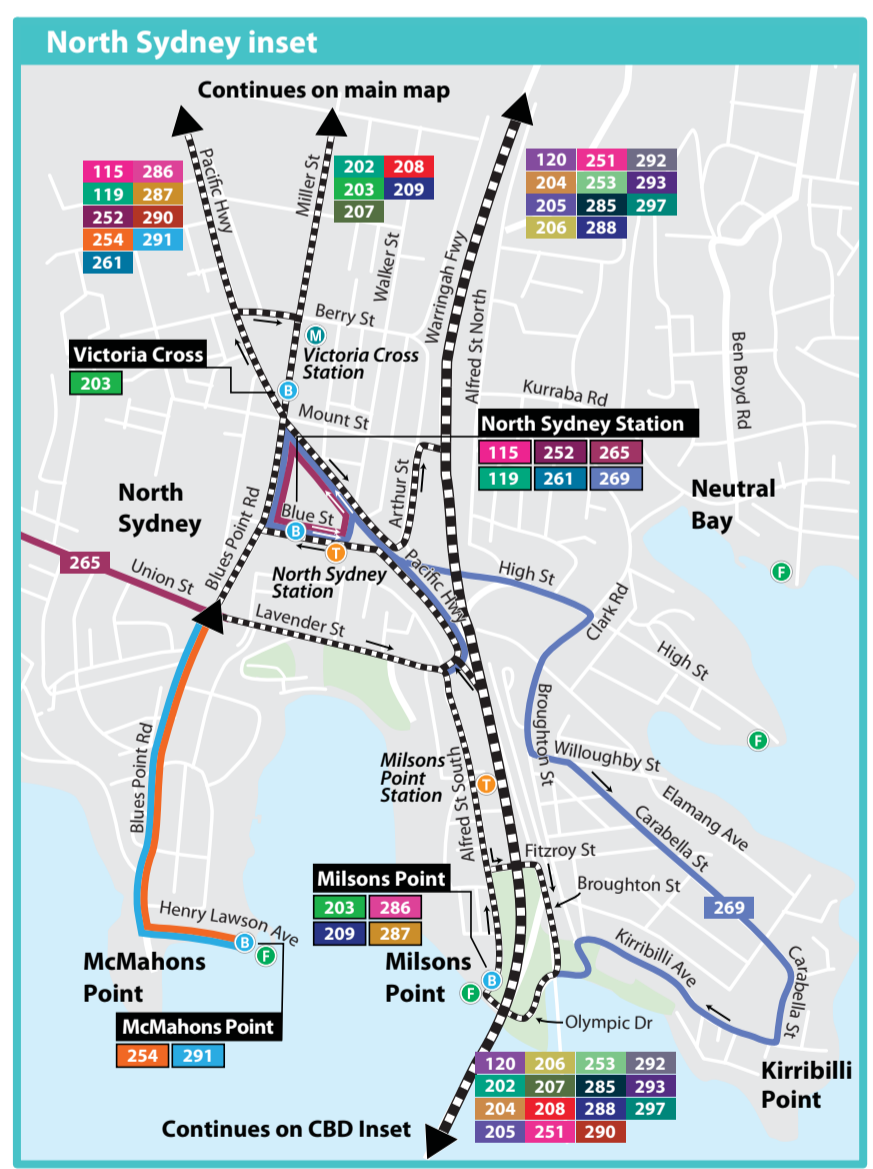

**Legend**

- Multiple Routes (dashed line)
- Common Route (solid line)
- Occasional Diversion (dotted line)
- Route Number (number in box)
- Terminus (circle with dot)
- Metro Station (circle with 'M')
- Train Station (circle with 'T')
- Ferry Wharf (circle with 'F')
- Shopping Centres (shopping bag icon)
- Hospitals (cross icon)