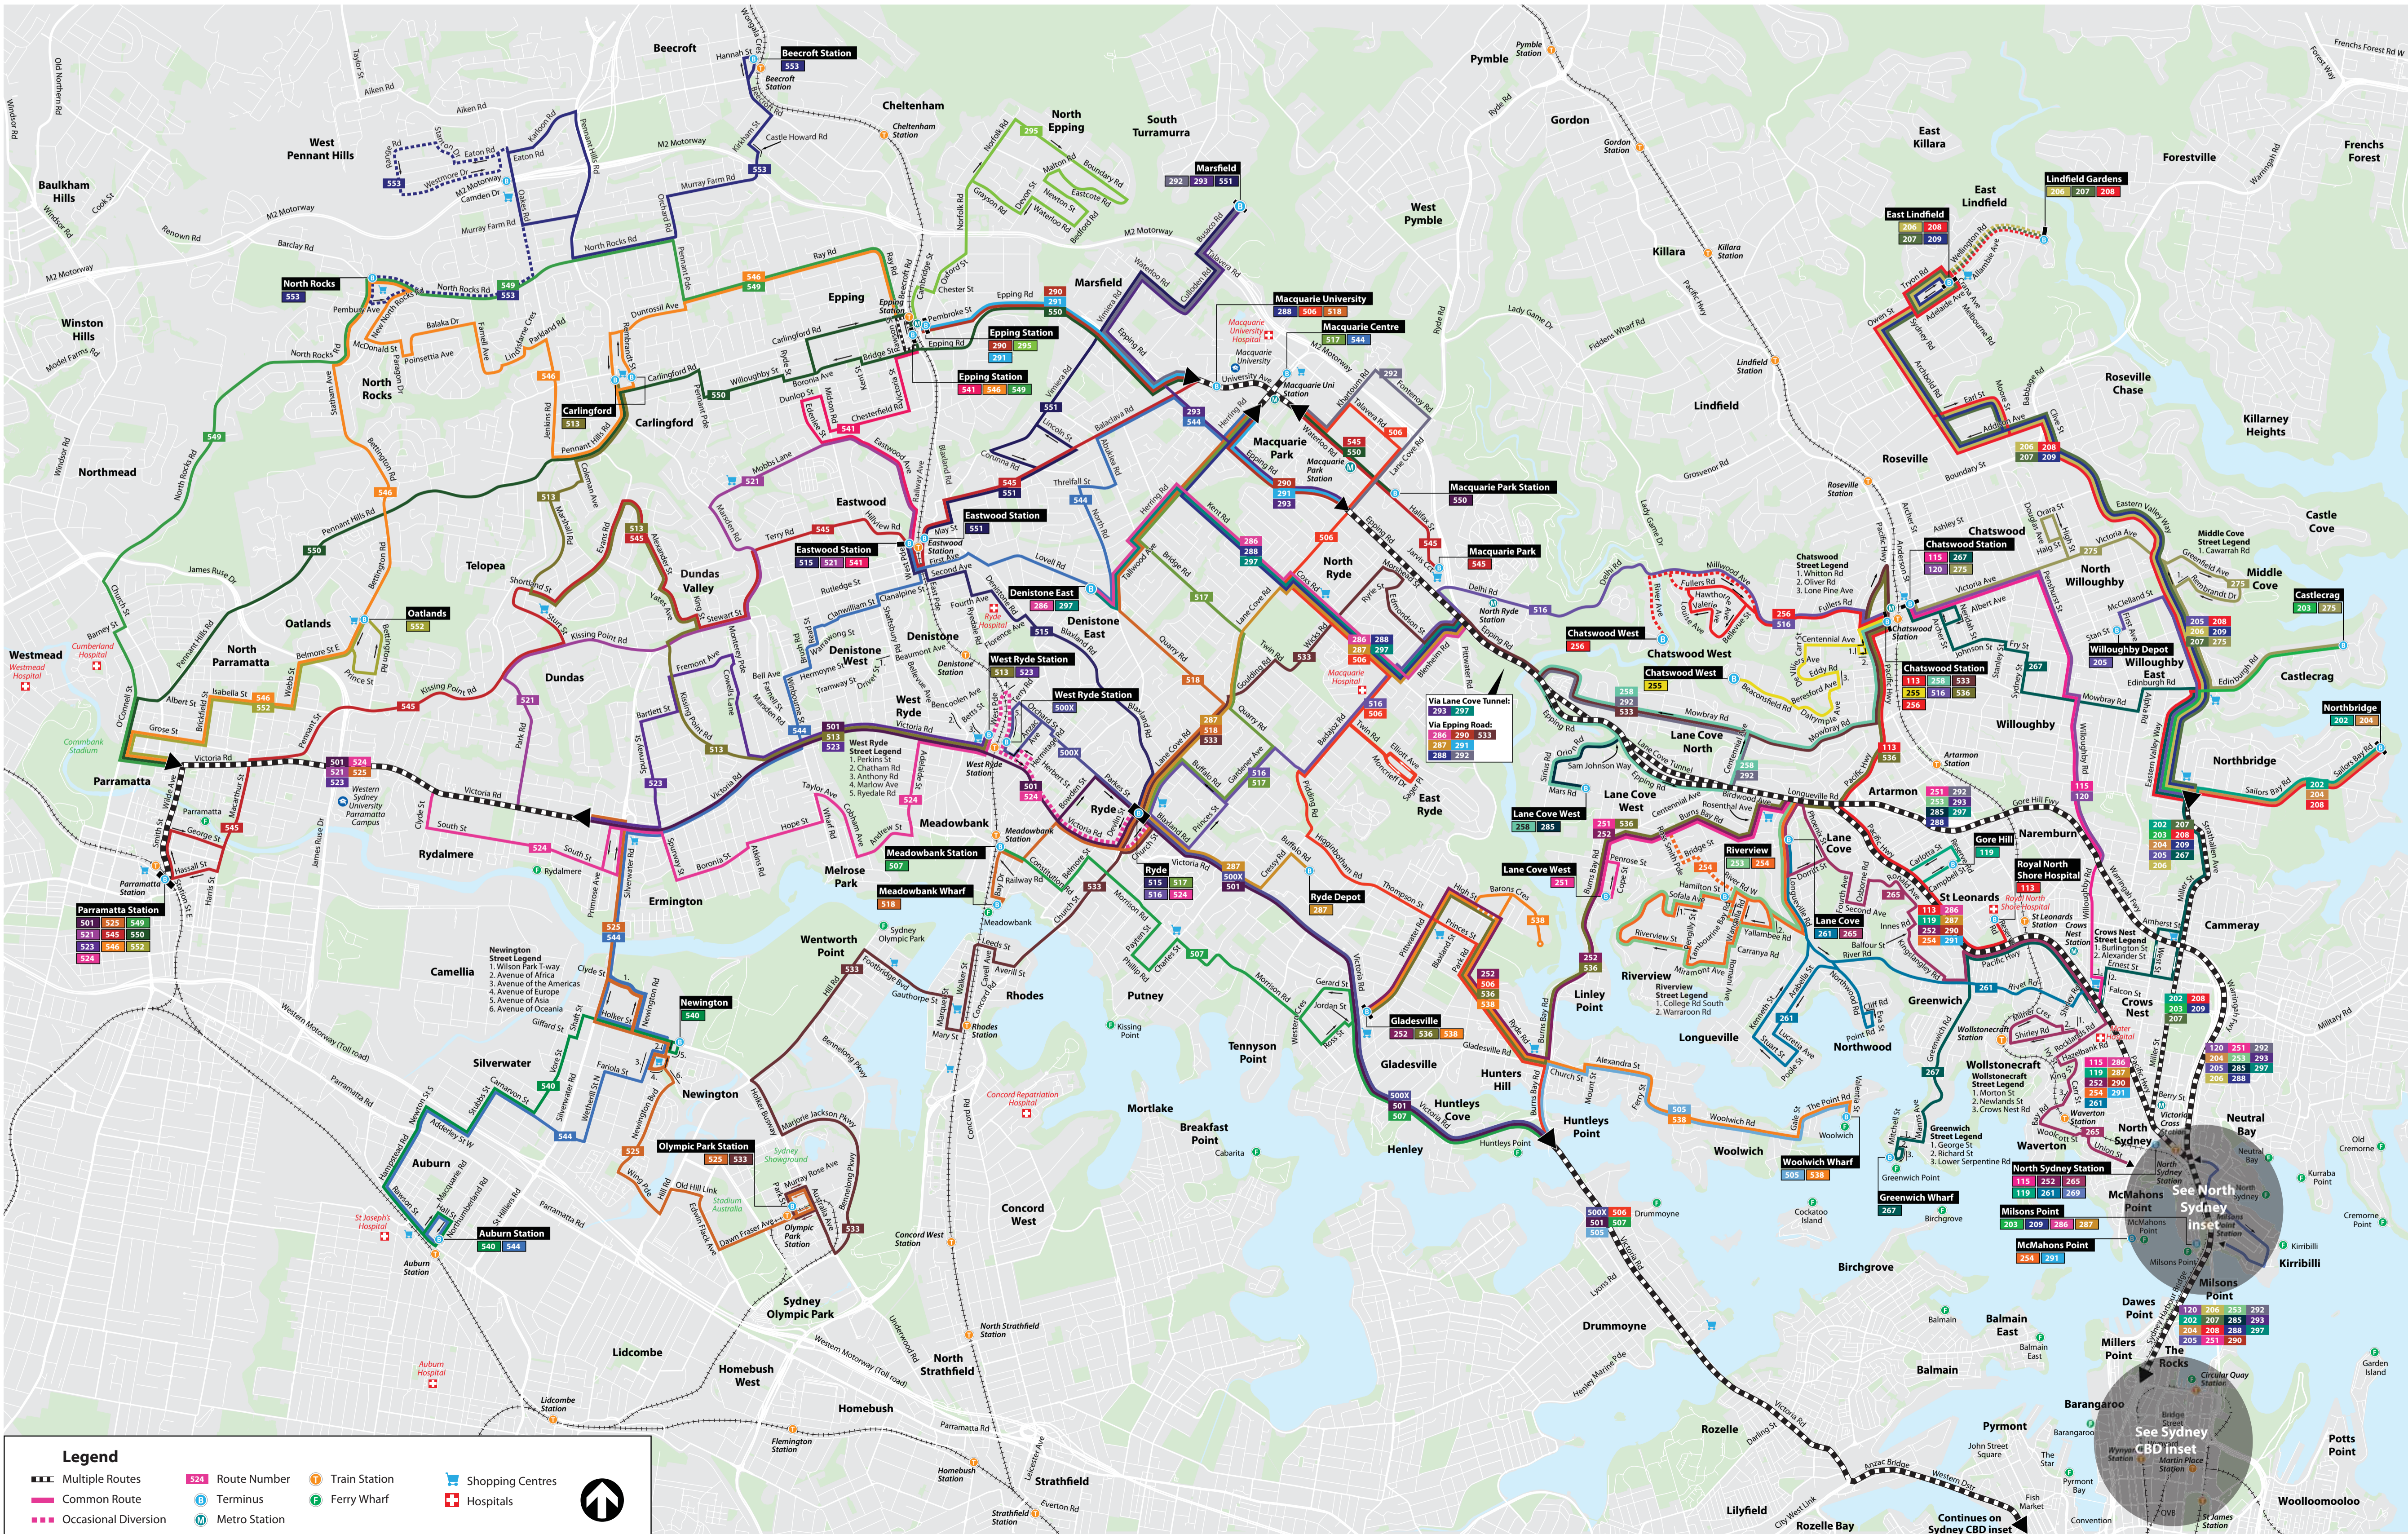

**Legend**

- Multiple Routes (dashed line)
- Common Route (solid line)
- Occasional Diversion (dotted line)
- Route Number (number in box)
- Terminus (circle with dot)
- Metro Station (circle with 'M')
- Train Station (circle with 'T')
- Ferry Wharf (circle with 'F')
- Shopping Centres (shopping bag icon)
- Hospitals (cross icon)