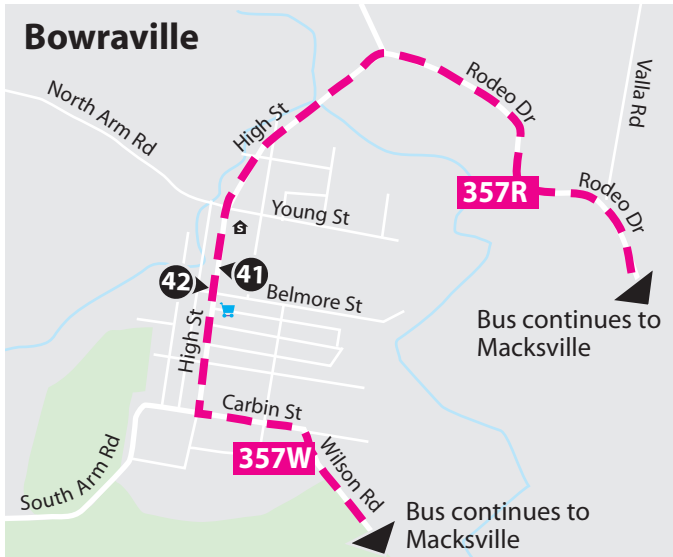

Explanations

- H - Bus runs public school holidays only.
- S - Bus runs public school days only.

see pages 18-19 for route map