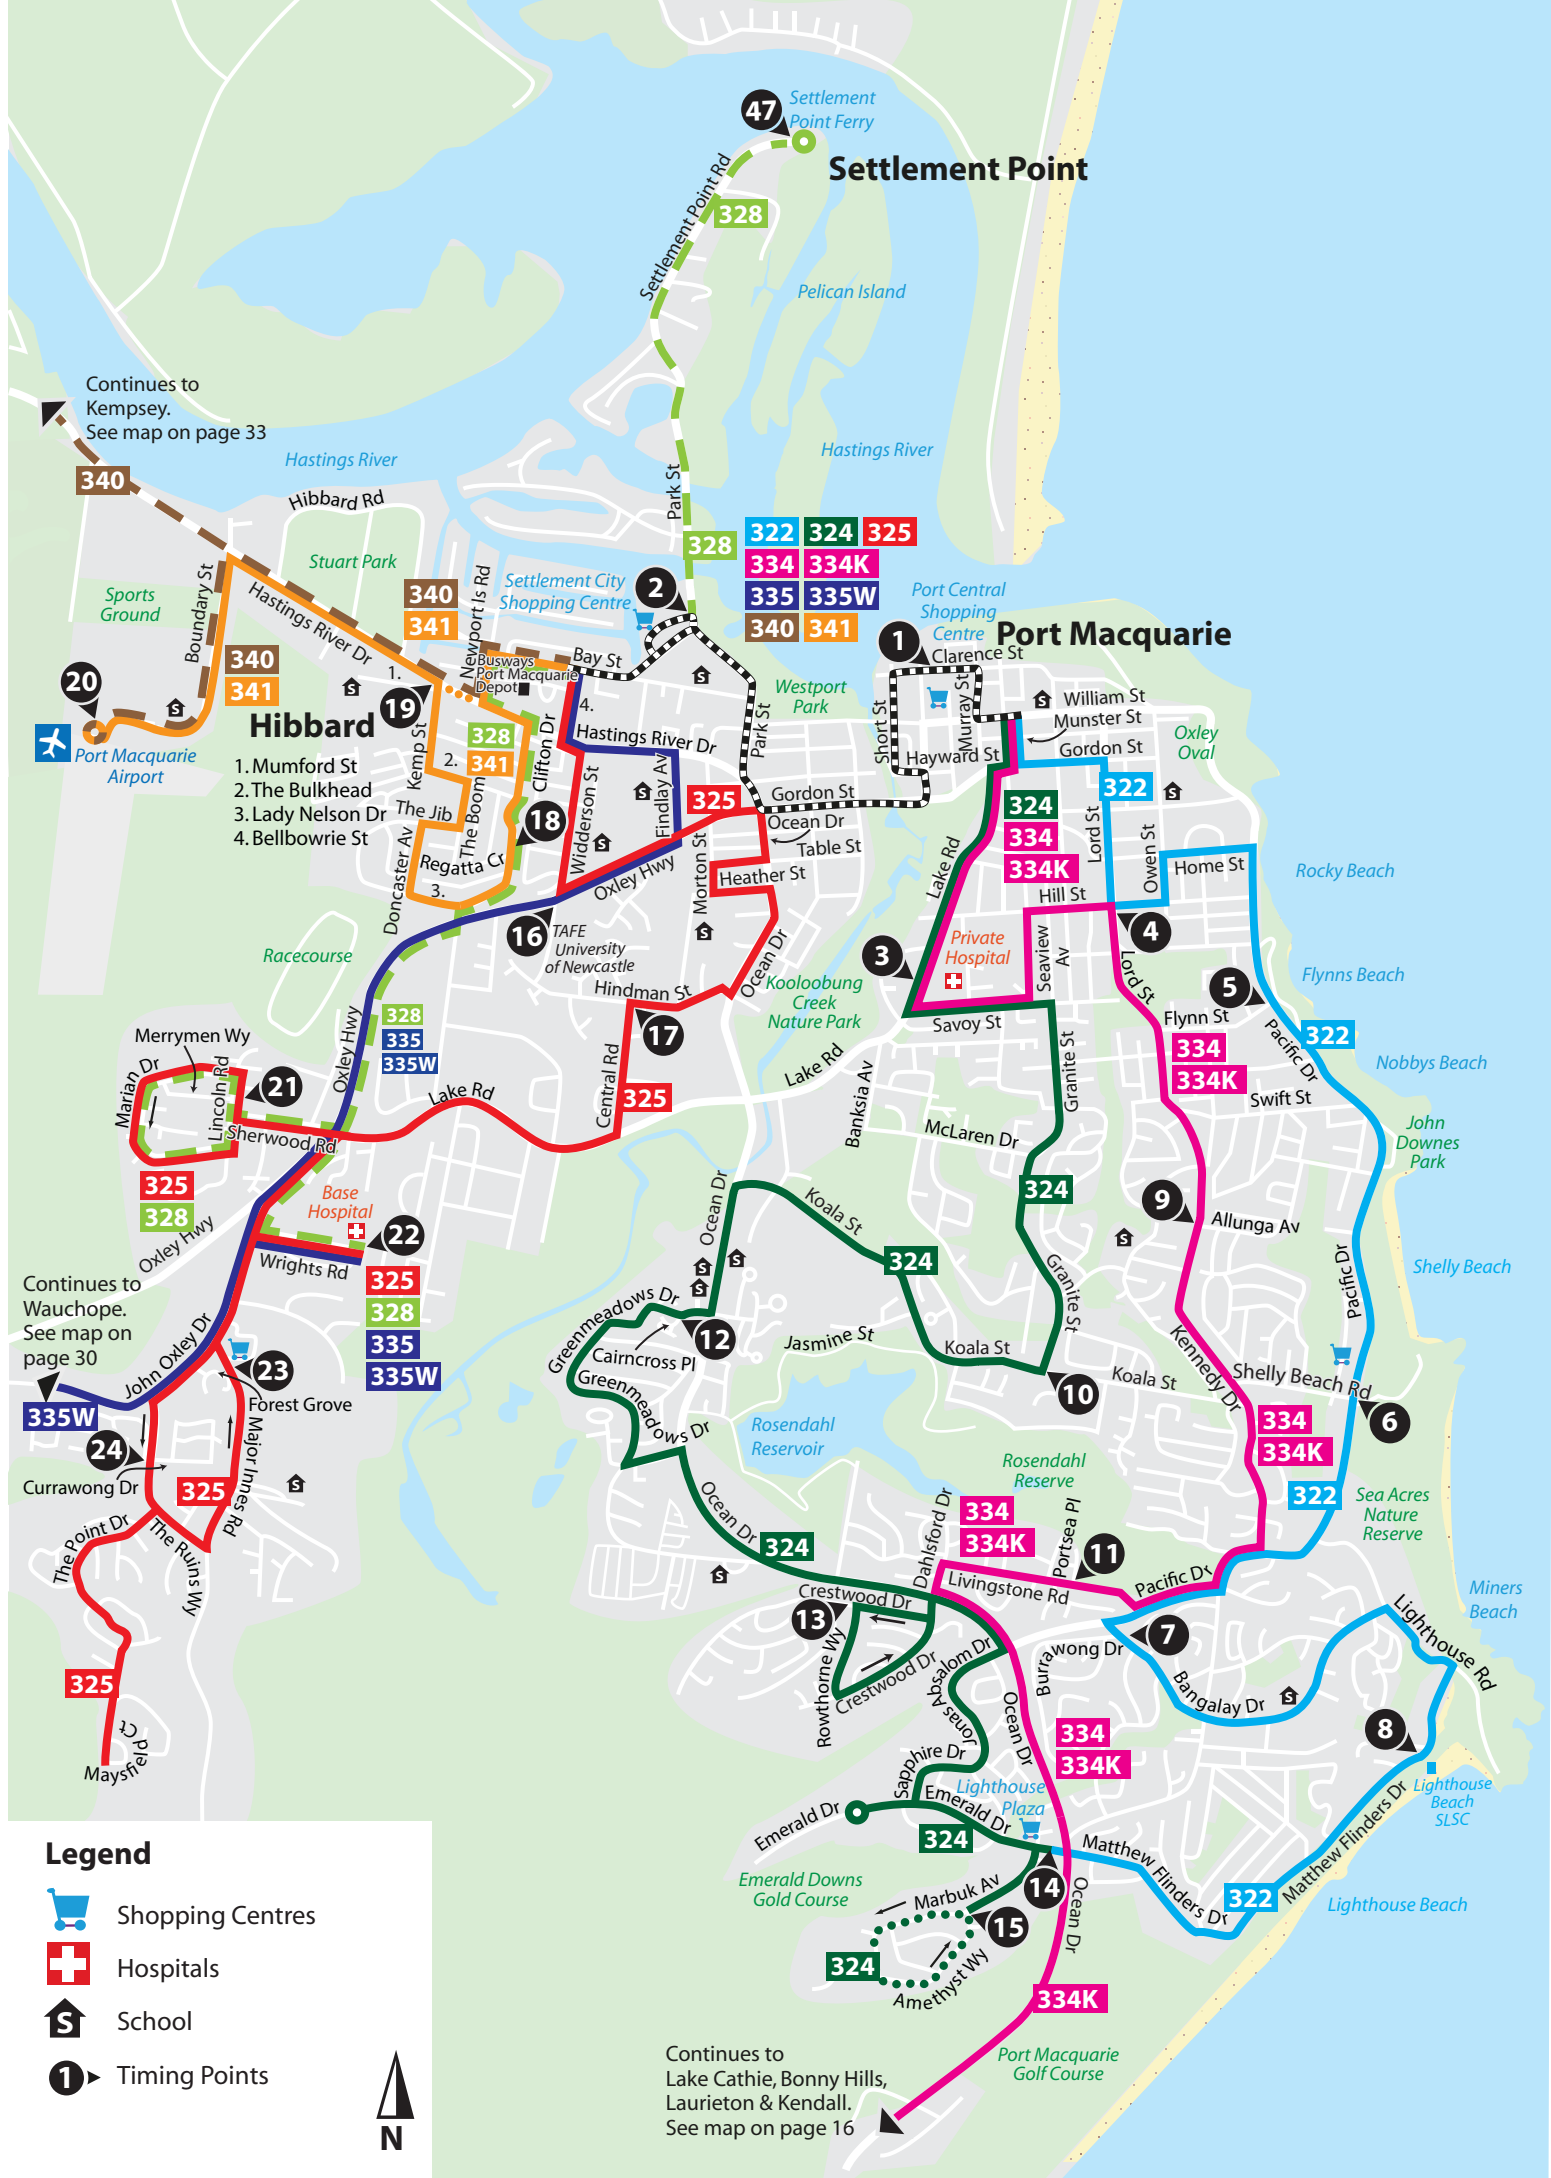

**Bus routes**

- |   |   |   |
|---|---|---|
| <b>322</b> Port Macquarie - Shelly Beach & Lighthouse Plaza     | <b>334</b> Port Macquarie - Kennedey Dr & Lighthouse Plaza                    | <b>340</b> Port Macquarie - Kempsey           |
| <b>324</b> Port Macquarie - Private Hospital & Lighthouse Plaza | <b>334K</b> Port Macquarie - Kennedy Dr Lighthouse Plaza, Laurieton & Kendall | <b>341</b> Port Macquarie - Kemp St & Airport |
| <b>325</b> Port Macquarie - Base Hospital & The Ruins Way       | <b>335</b> Port Macquarie - Base Hospital                                     | ..... Occasional Diversions                   |
| <b>328</b> Settlement Point - Base Hospital                     | <b>335W</b> Port Macquarie - Base Hospital & Wauchope                         | ▬ Common Route - All Buses                    |

# Route 335W & 339

Bus continues to Beechwood see map below

## Bus routes

- 335W** Port Macquarie - Base Hospital & Wauchope
- 339** Wauchope - Beechwood
- Occasional Diversion

## Legend

- Shopping Centres
- Hospitals
- Schools
- Timing Points