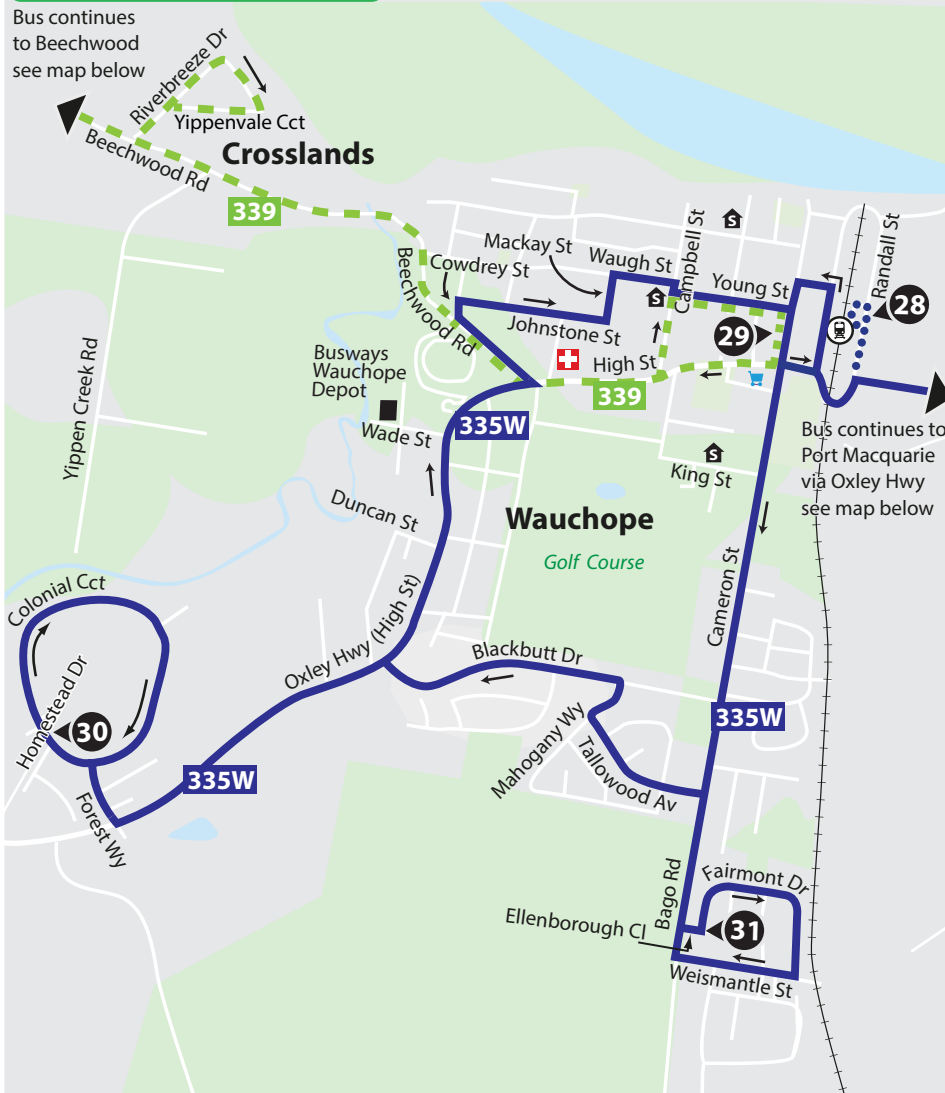

**Bus routes**

- |   |   |   |
|---|---|---|
| <b>322</b> Port Macquarie - Shelly Beach & Lighthouse Plaza     | <b>334</b> Port Macquarie - Kennedey Dr & Lighthouse Plaza                    | <b>340</b> Port Macquarie - Kempsey           |
| <b>324</b> Port Macquarie - Private Hospital & Lighthouse Plaza | <b>334K</b> Port Macquarie - Kennedy Dr Lighthouse Plaza, Laurieton & Kendall | <b>341</b> Port Macquarie - Kemp St & Airport |
| <b>325</b> Port Macquarie - Base Hospital & The Ruins Way       | <b>335</b> Port Macquarie - Base Hospital                                     | ..... Occasional Diversions                   |
| <b>328</b> Settlement Point - Base Hospital                     | <b>335W</b> Port Macquarie - Base Hospital & Wauchope                         | ▬ Common Route - All Buses                    |

# Route 335W & 339

Bus continues to Beechwood see map below

## Bus routes

- 335W** Port Macquarie - Base Hospital & Wauchope
- 339** Wauchope - Beechwood
- Occasional Diversion

## Legend

- Shopping Centres
- Hospitals
- Schools
- Timing Points