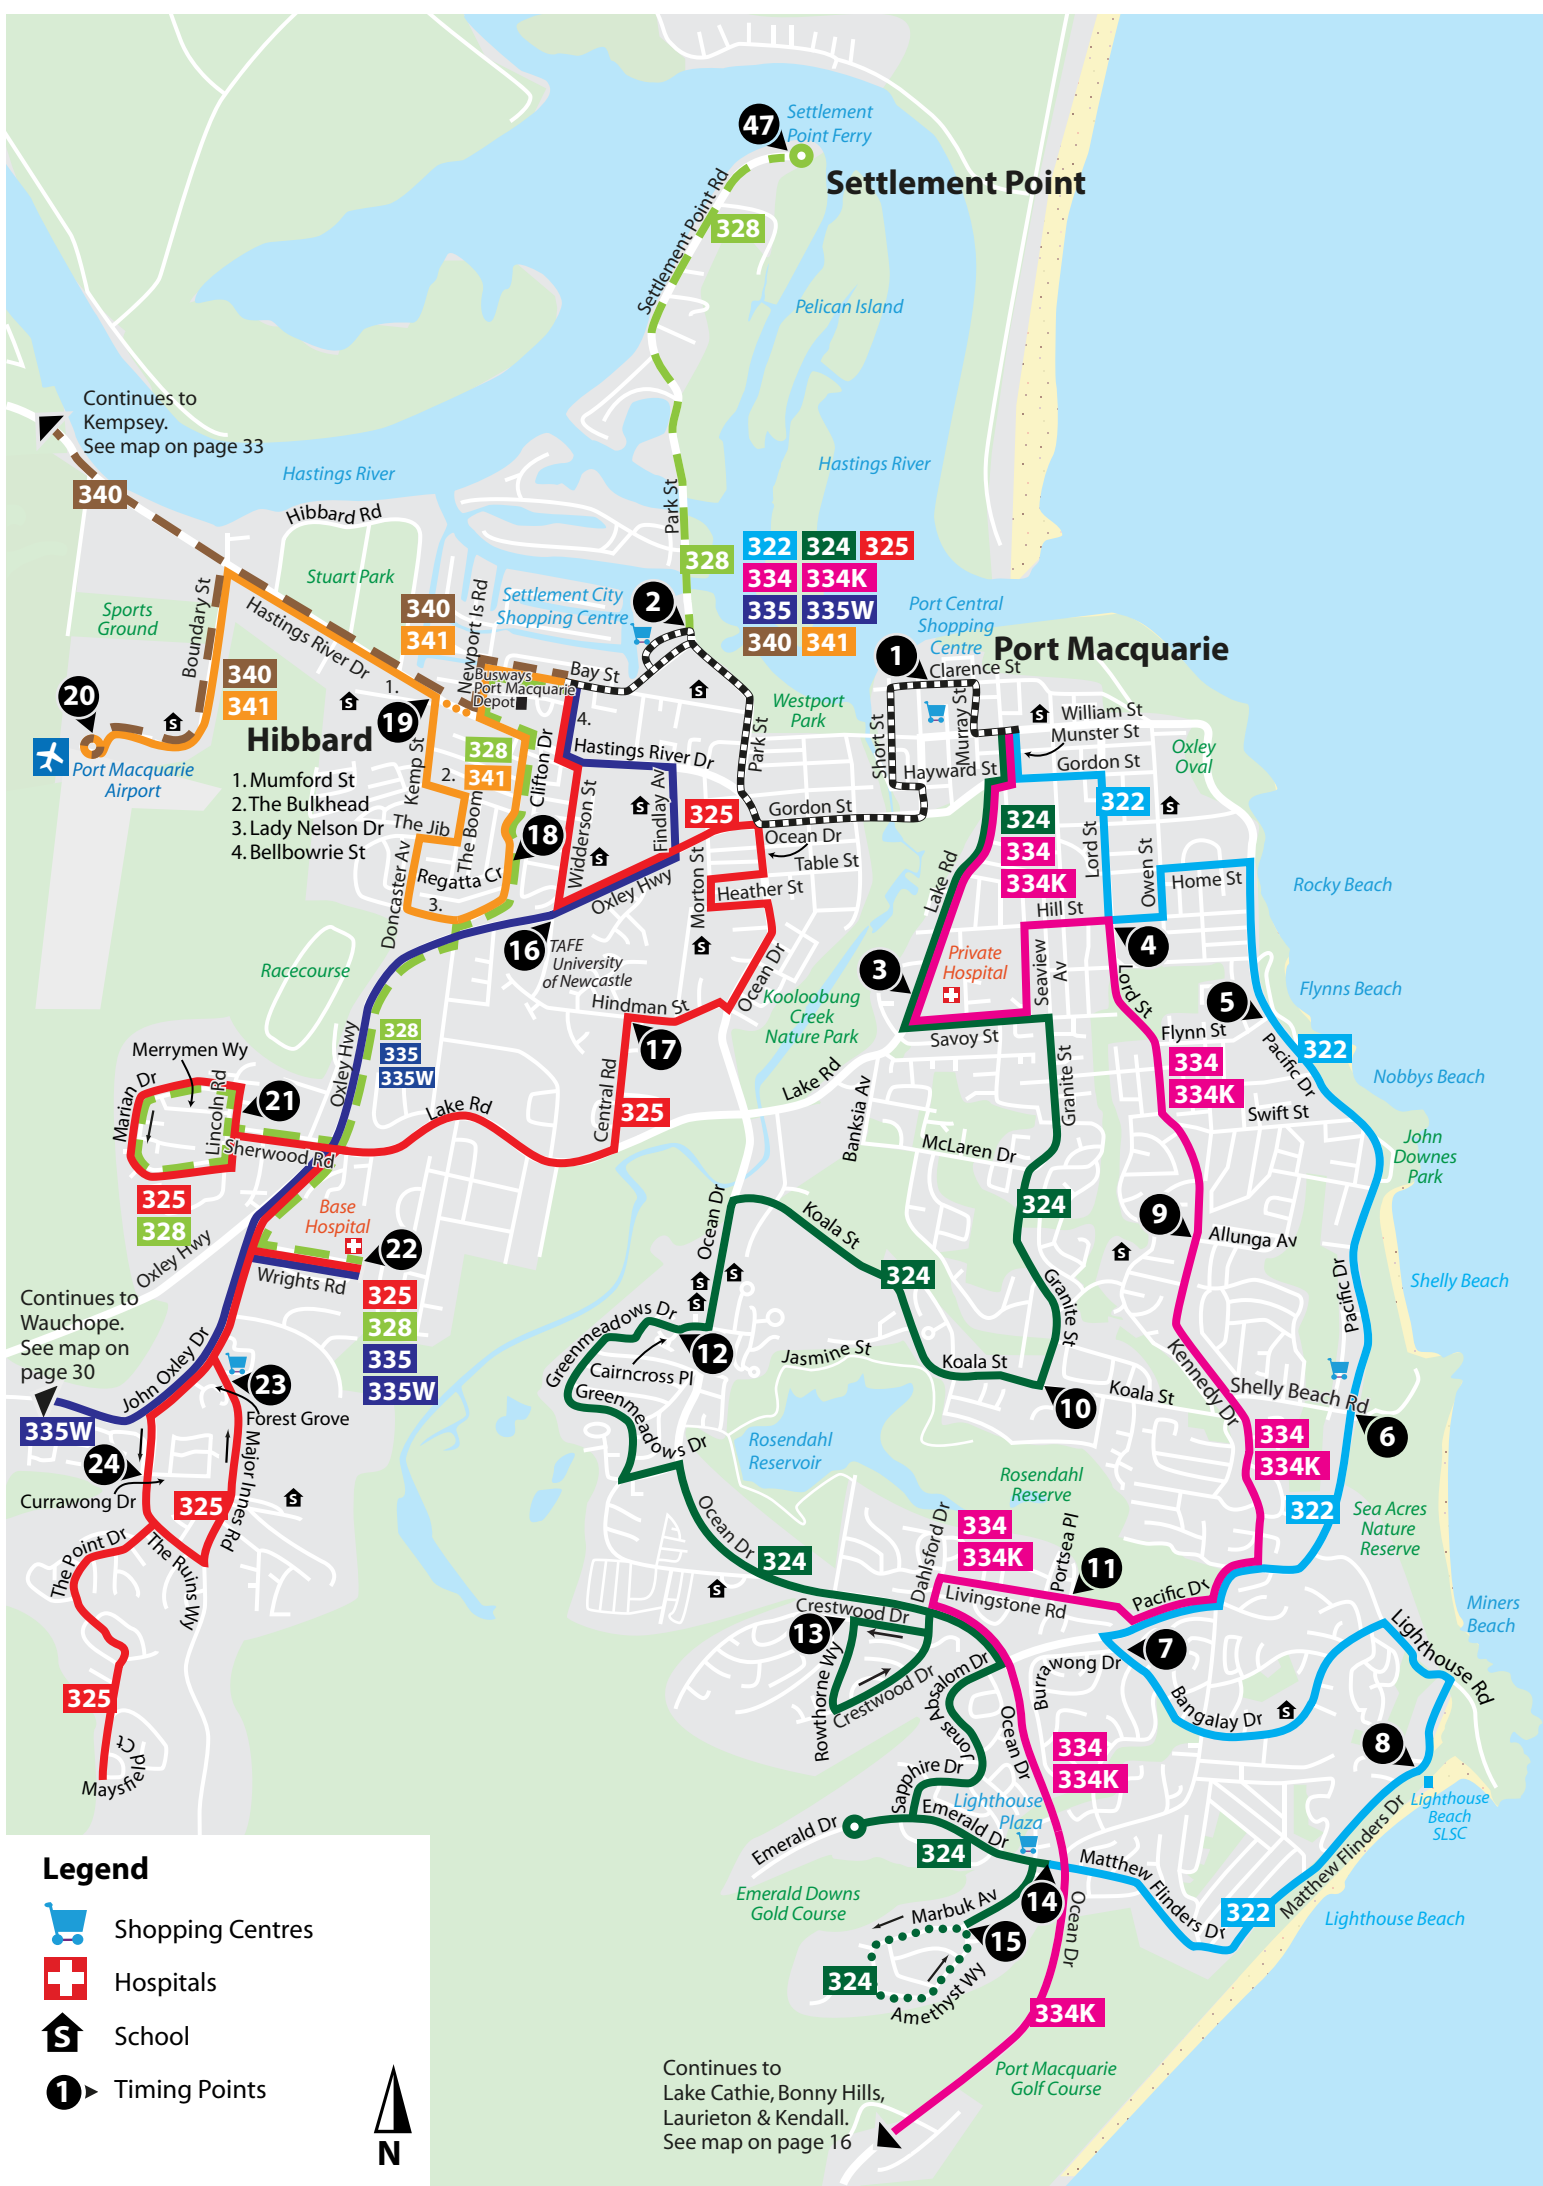

**Bus routes**

- |   |   |   |
|---|---|---|
| <b>322</b> Port Macquarie - Shelly Beach & Lighthouse Plaza     | <b>334</b> Port Macquarie - Kenndey Dr & Lighthouse Plaza                     | <b>340</b> Port Macquarie - Kempsey           |
| <b>324</b> Port Macquarie - Private Hospital & Lighthouse Plaza | <b>334K</b> Port Macquarie - Kennedy Dr Lighthouse Plaza, Laurieton & Kendall | <b>341</b> Port Macquarie - Kemp St & Airport |
| <b>325</b> Port Macquarie - Base Hospital & The Ruins Way       | <b>335</b> Port Macquarie - Base Hospital                                     | ..... Occasional Diversions                   |
| <b>328</b> Settlement Point - Base Hospital                     | <b>335W</b> Port Macquarie - Base Hospital & Wauchope                         | ▬ Common Route - All Buses                    |

- Legend**
- Shopping Centres
  - Hospitals
  - School
  - Timing Points

Continues to Lake Cathie, Bonny Hills, Laurieton & Kendall. See map on page 16