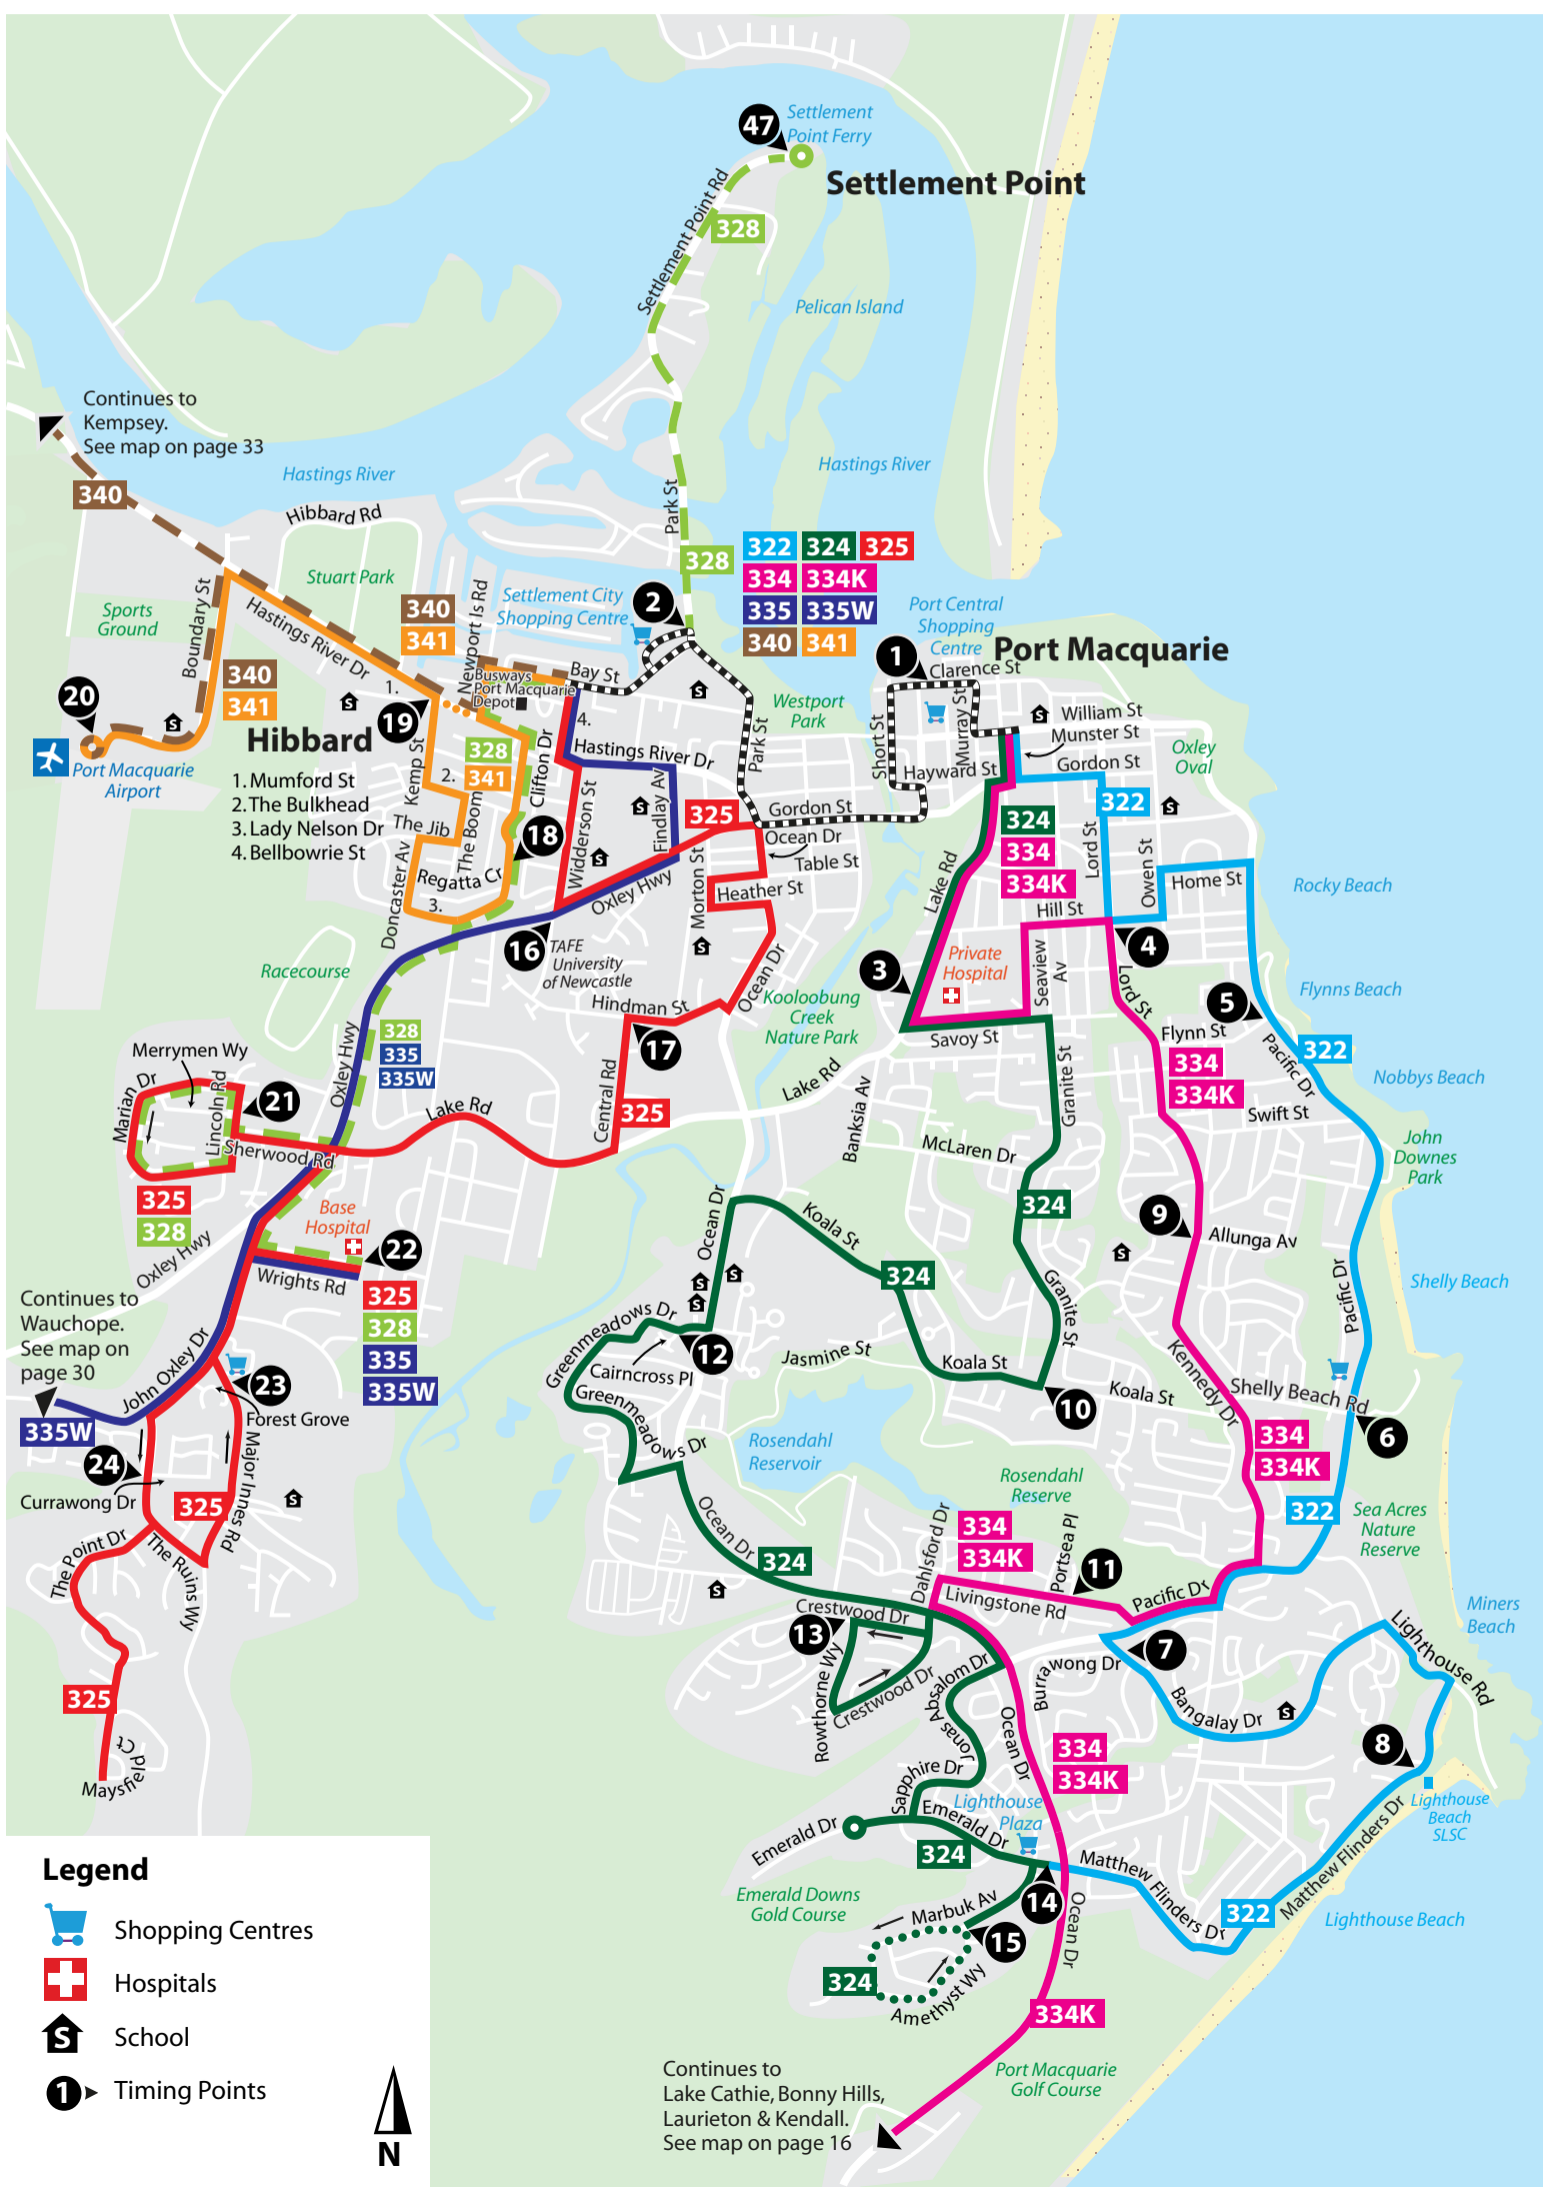

# Routes 322, 323, 324, 325, 328, 334, 335, 340 & 341

Effective 16/09/2013

## Bus routes

- |                                                                 |                                                                               |                                               |
|-----------------------------------------------------------------|-------------------------------------------------------------------------------|-----------------------------------------------|
| <b>322</b> Port Macquarie - Shelly Beach & Lighthouse Plaza     | <b>334</b> Port Macquarie - Kenndey Dr & Lighthouse Plaza                     | <b>340</b> Port Macquarie - Kempsey           |
| <b>324</b> Port Macquarie - Private Hospital & Lighthouse Plaza | <b>334K</b> Port Macquarie - Kennedy Dr Lighthouse Plaza, Laurieton & Kendall | <b>341</b> Port Macquarie - Kemp St & Airport |
| <b>325</b> Port Macquarie - Base Hospital & The Ruins Way       | <b>335</b> Port Macquarie - Base Hospital                                     | ..... Occasional Diversions                   |
| <b>328</b> Settlement Point - Base Hospital                     | <b>335W</b> Port Macquarie - Base Hospital & Wauchope                         | ▬ Common Route - All Buses                    |

**Bus routes**

**332** Laurieton - Dunbogan & Camden Head

**334K** Port Macquarie - Laurieton & Kendall

●●●● Occasional Diversion

**Legend**

Shopping Centres

Schools

Timing Points

Bus continues to Port Macquarie see map on pages 18-19