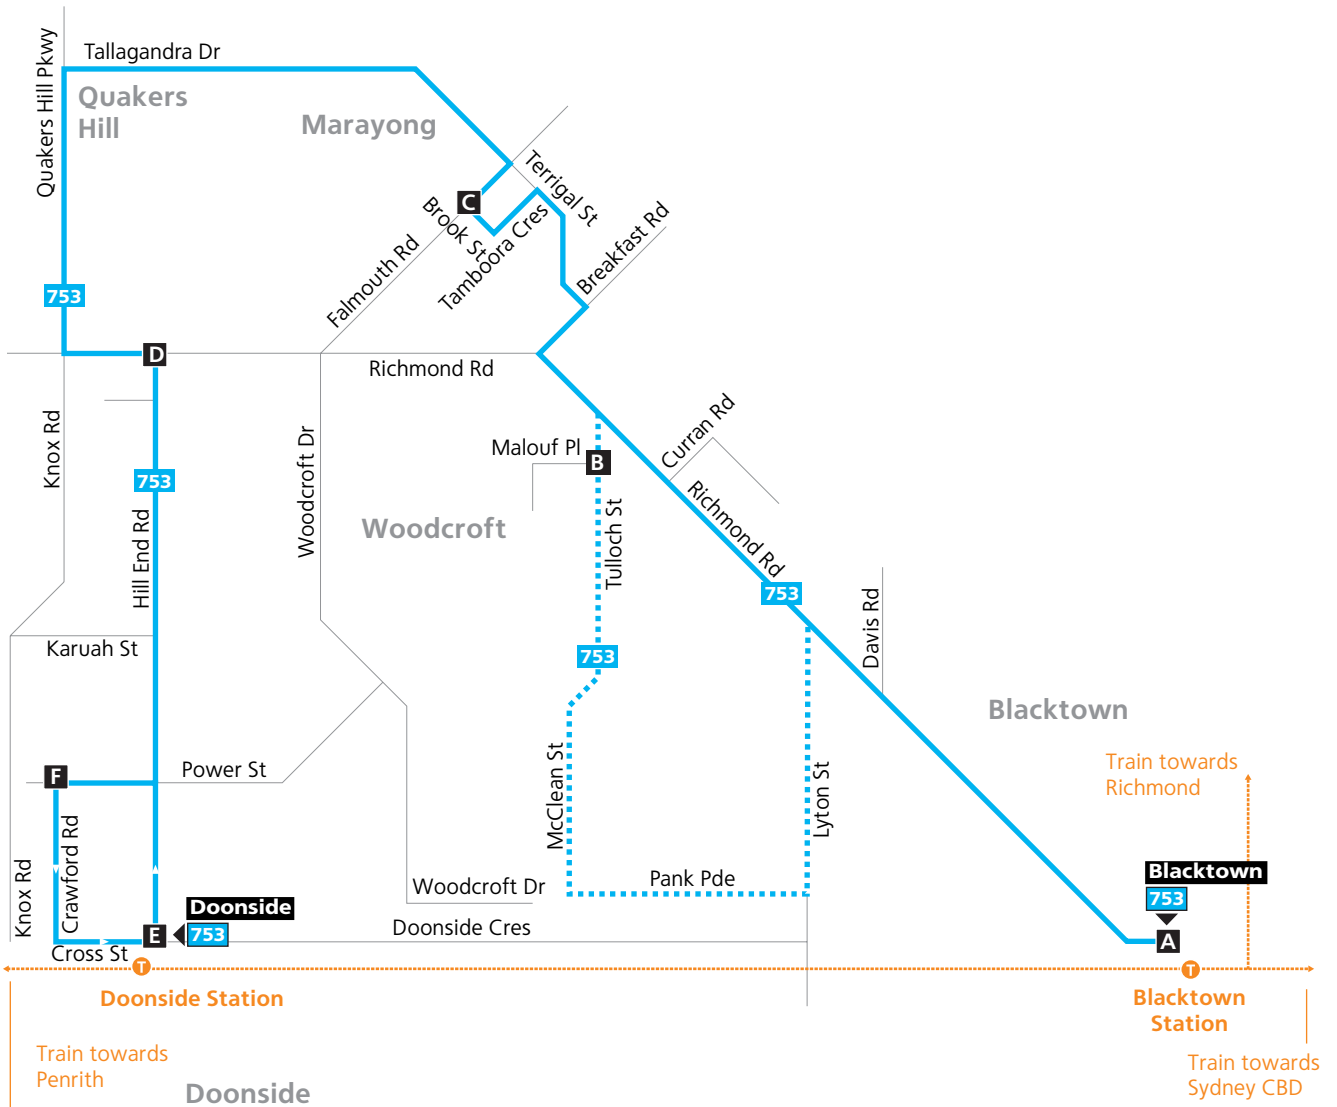

# Route 753

## Legend

- Bus route
- 753 Bus route number
- A Timing point
- - - T - - - Train line/station

Diagrammatic Map  
Not to Scale

# Timing Points

- A** **Blacktown Interchange**
- B** **Blacktown** Tulloch Street & Malouf Place
- C** **Marayong** Brook Street & Falmouth Road
- D** **Doonside** Hill End Road & Richmond Road
- E** **Doonside Station** Hill End Road
- F** **Doonside** Power Street & Crawford Road