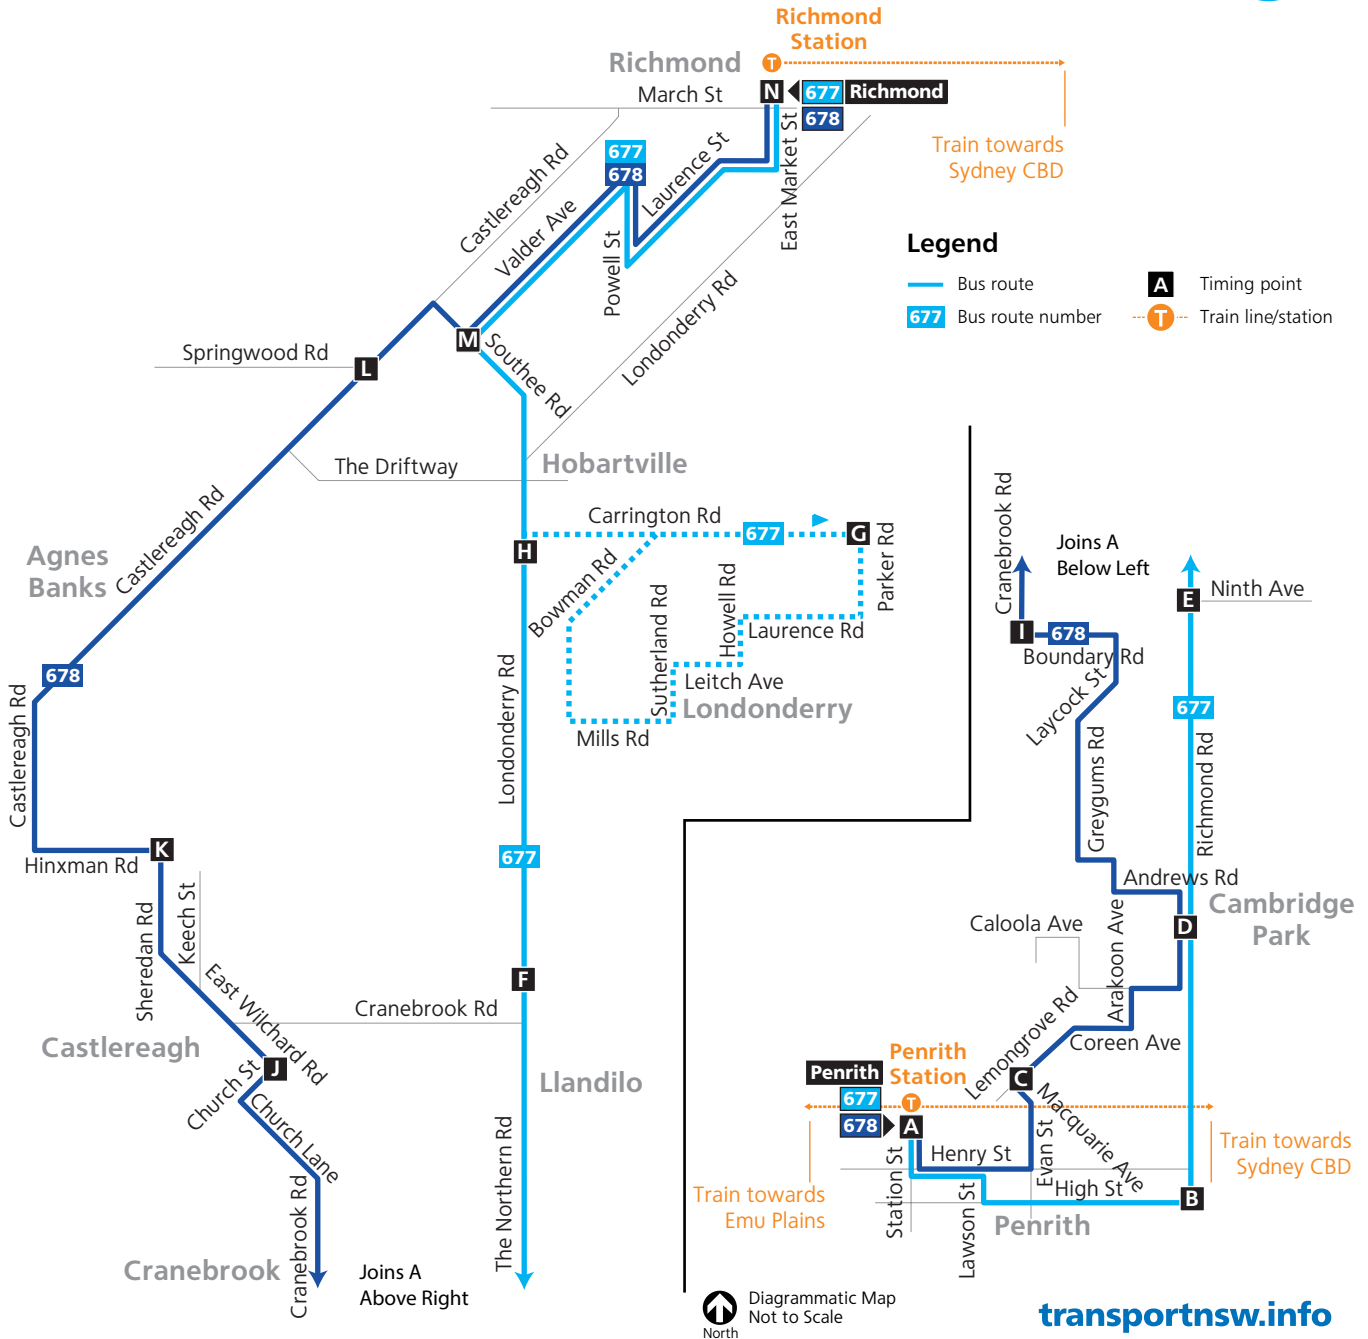

# Routes 677, 678

# Timing Points

- A** Penrith Interchange
- B** Penrith High Street & Parker Street
- C** Penrith Lemongrove Road & Thurston Street
- D** Penrith Richmond Road & Cooper Street
- E** Cranebrook The Northern Road & Ninth Avenue
- F** Londonderry Londonderry Road & The Northern Road
- G** Londonderry Parker Road & Carrington Road
- H** Londonderry Public School Trahlee Road
- I** Cranebrook Cranebrook Road & Boundary Road
- J** Cranebrook Church Street & East Wilchard Road
- K** Castlereagh Hinxman Road & Sheredan Road
- L** Agnes Banks Castlereagh Road & Springwood Road
- M** Hobartville Valder Avenue & Southee Road
- N** Richmond Station East Market Street